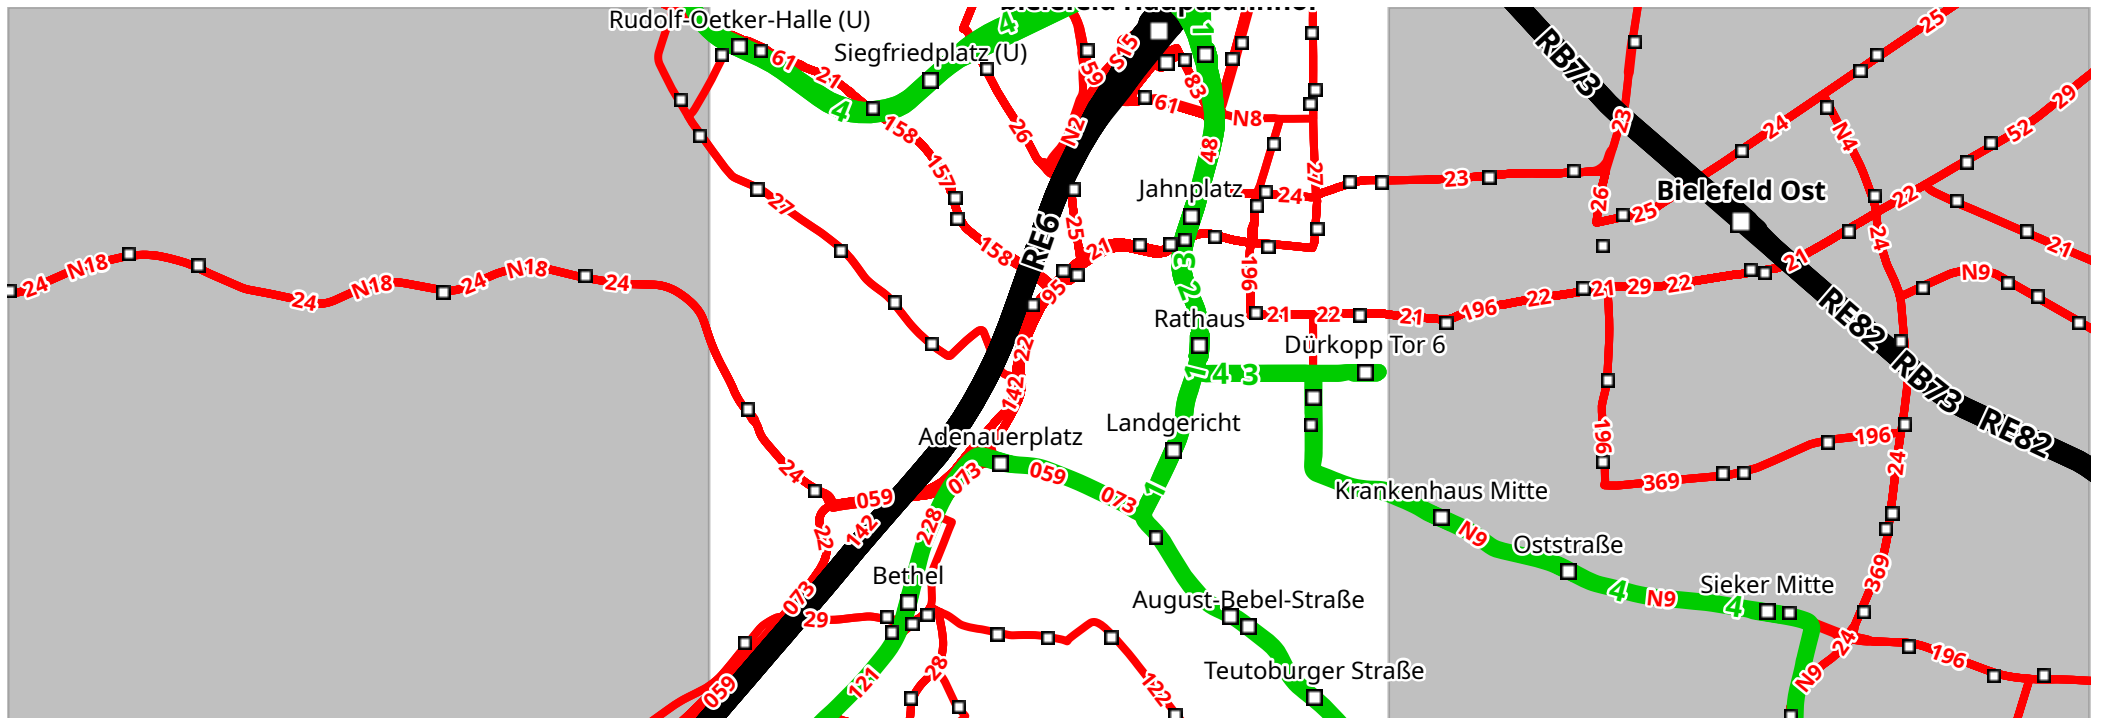

# Test Public-Transport-Overlay (multi)

Created using MapOSMatic/OCitySMap on December 29, 2023.

Map style(s):

Empty basemap for overlay testing; ptmap Public Transport Overlay

Data source(s):

Map data © 2023 OpenStreetMap contributors (see <https://osm.org/copyright>)

A

B

C

5

D

E

F

Lina-Oetker-Straße

Lina-Oetker-Straße

227

227

227

Roonstraße

Roonstraße

227

227