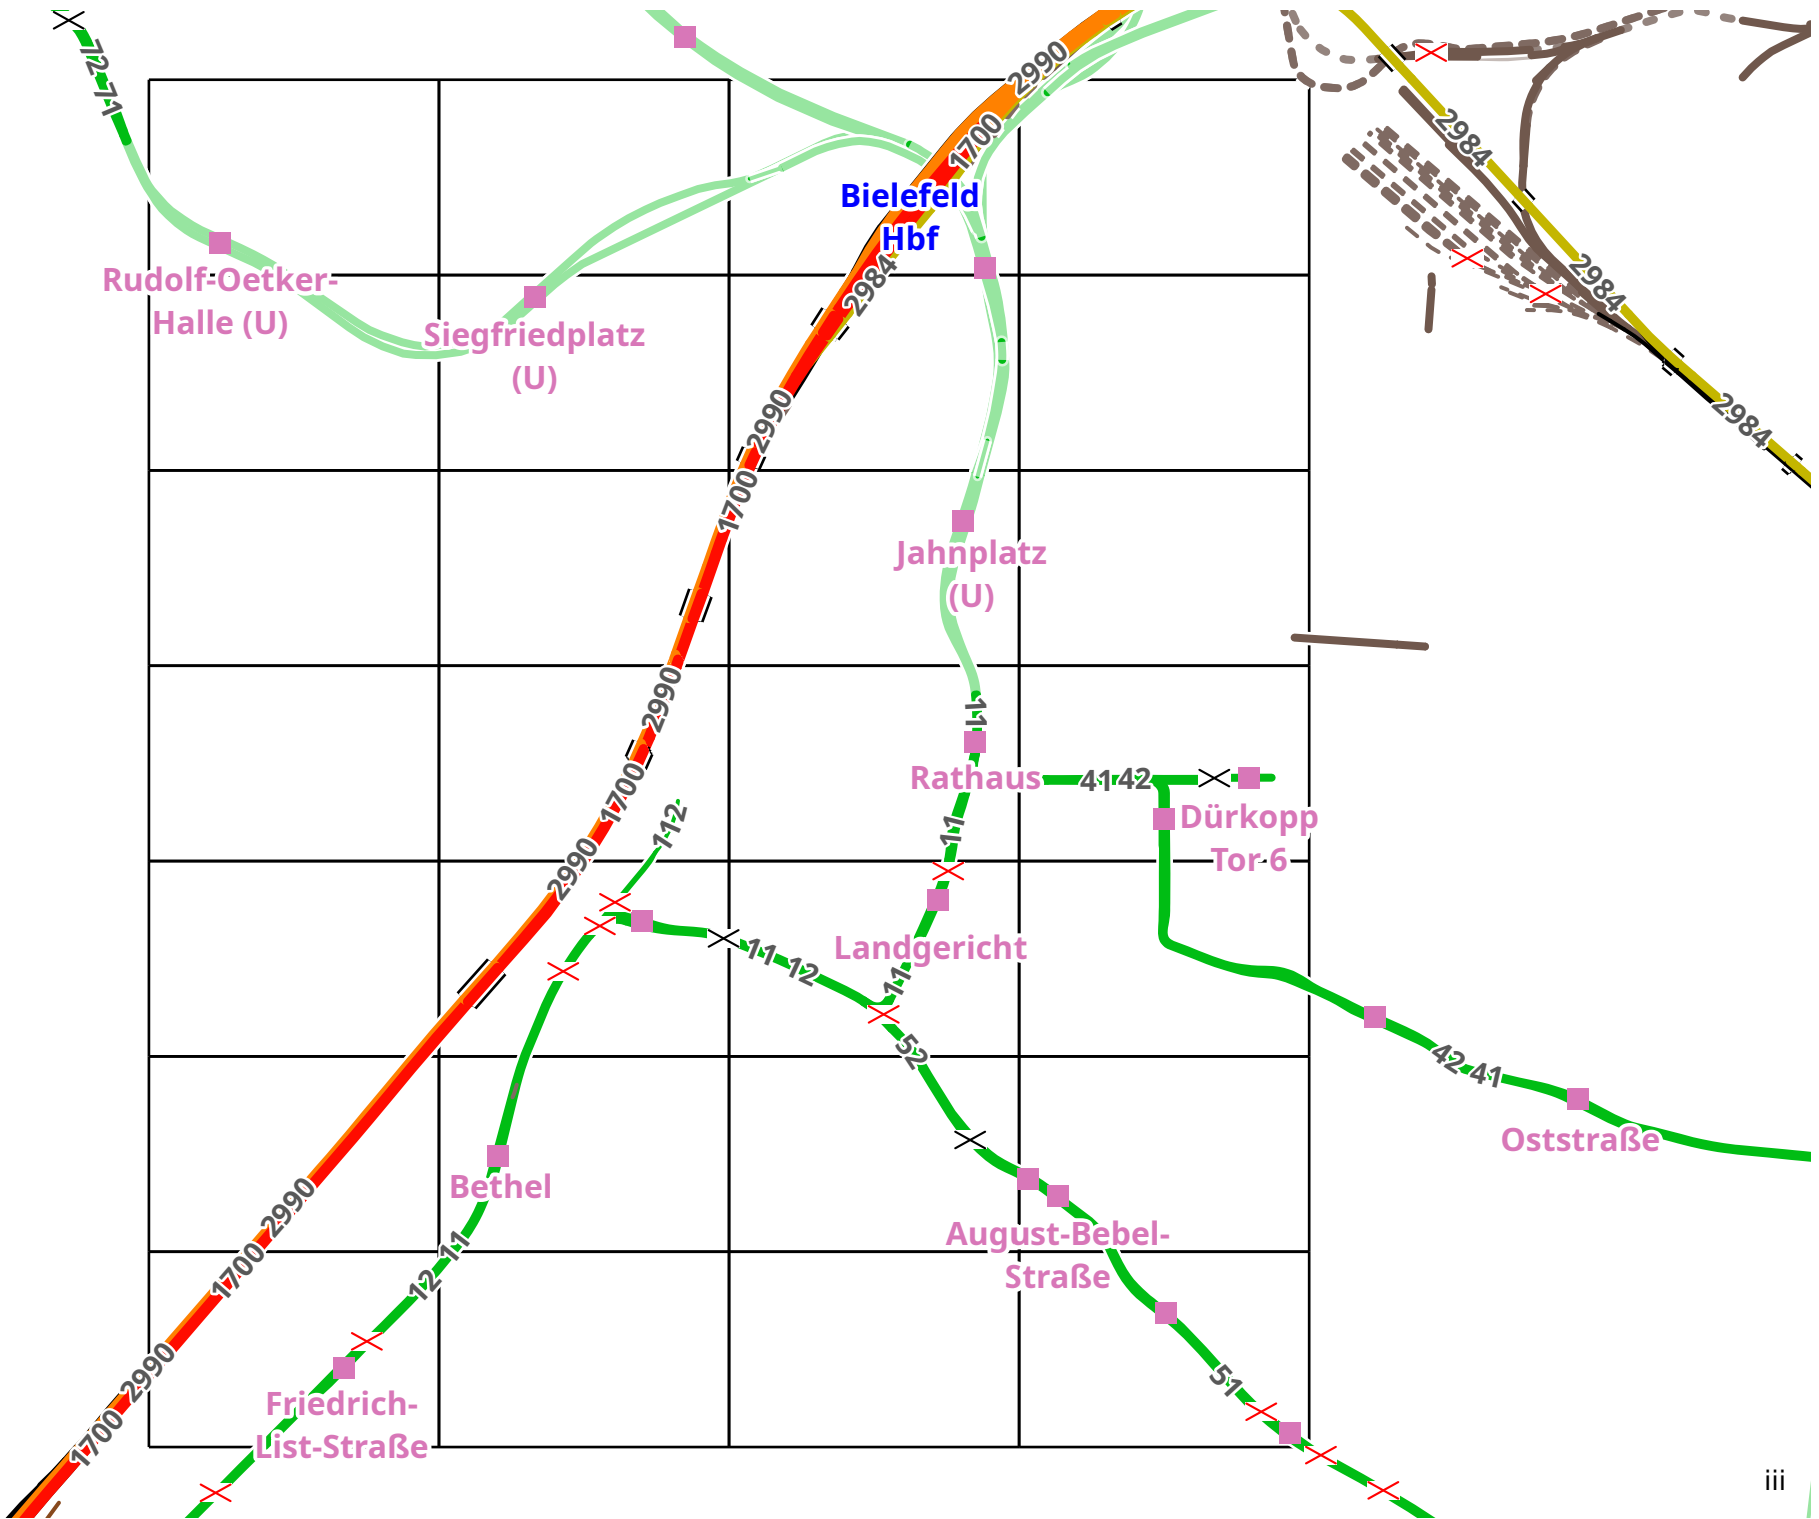

Table of Contents

Overview	iii
Map	1
Index	29

Map Settings

Bounding box	52°01'48"N, 8°30'43"E 52°00'35"N, 8°32'35"E (ca. 2 x 2 km²)
Layout	Multi Page
Stylesheet	Empty
Overlays	OpenRailwayMap-Overlay
Imports	
Indexer	Street
Paper format	297 × 210 mm²
Map locale	en_US.UTF-8
OSM data from	2023-12-29 21:05:44
Render date	2023-12-29 22:07:29