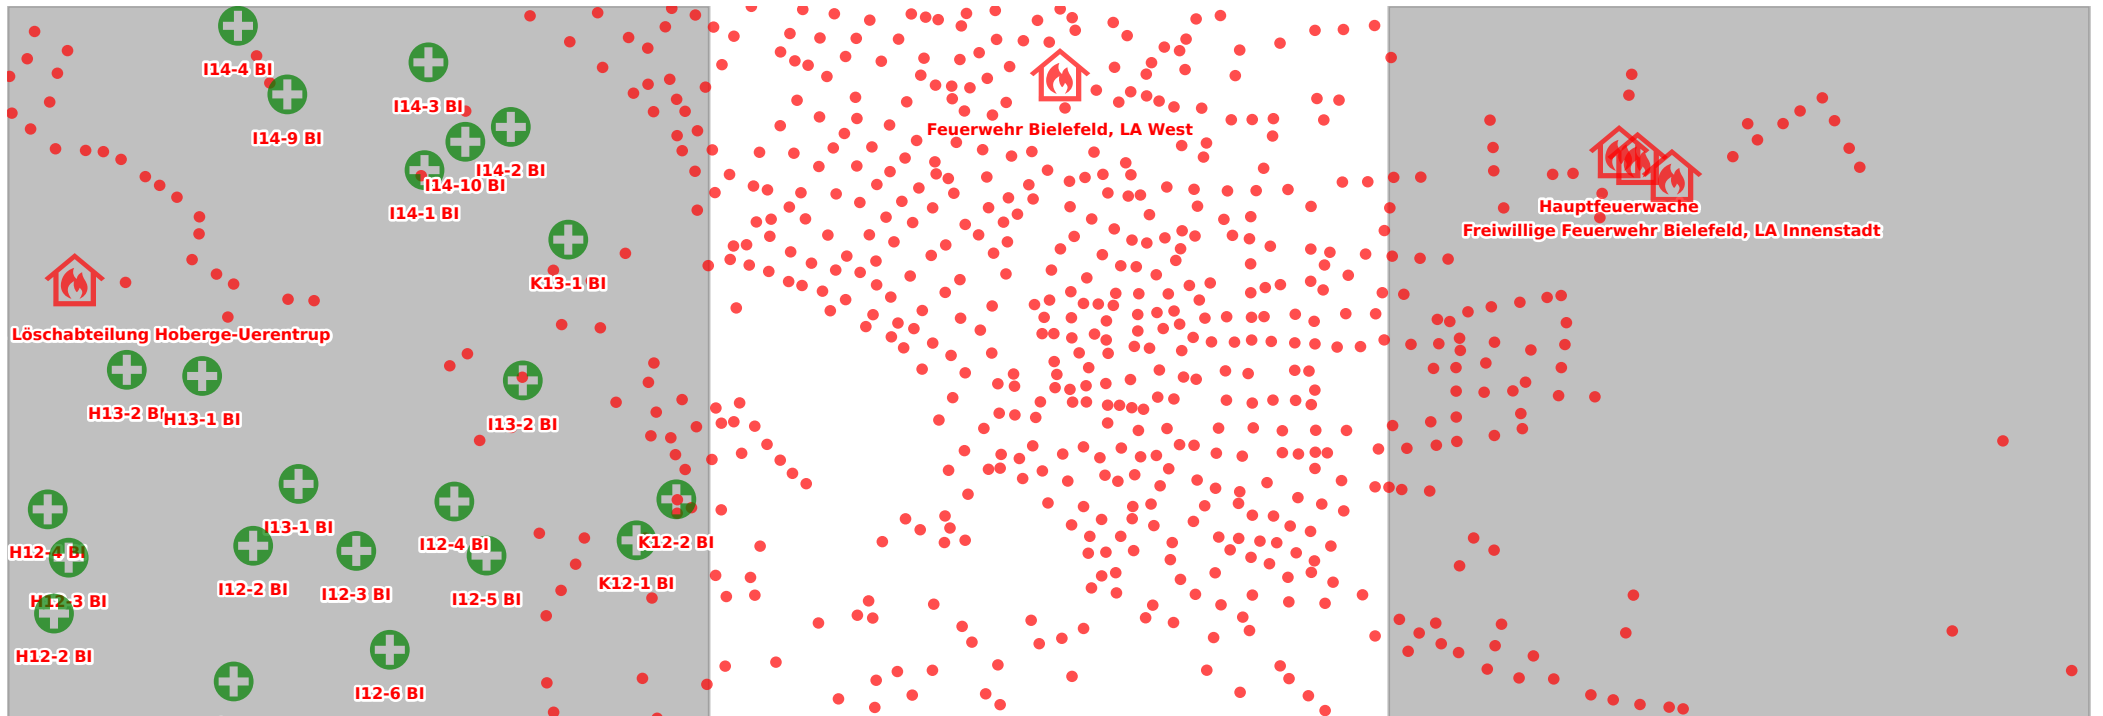

Test FireOverlay (multi)

Created using MapOSMatic/OCitySMap on December 29, 2023.

Map style(s):

Empty basemap for overlay testing; Fire Hydrant Overlay

Data source(s):

Map data © 2023 OpenStreetMap contributors (see <https://osm.org/copyright>)