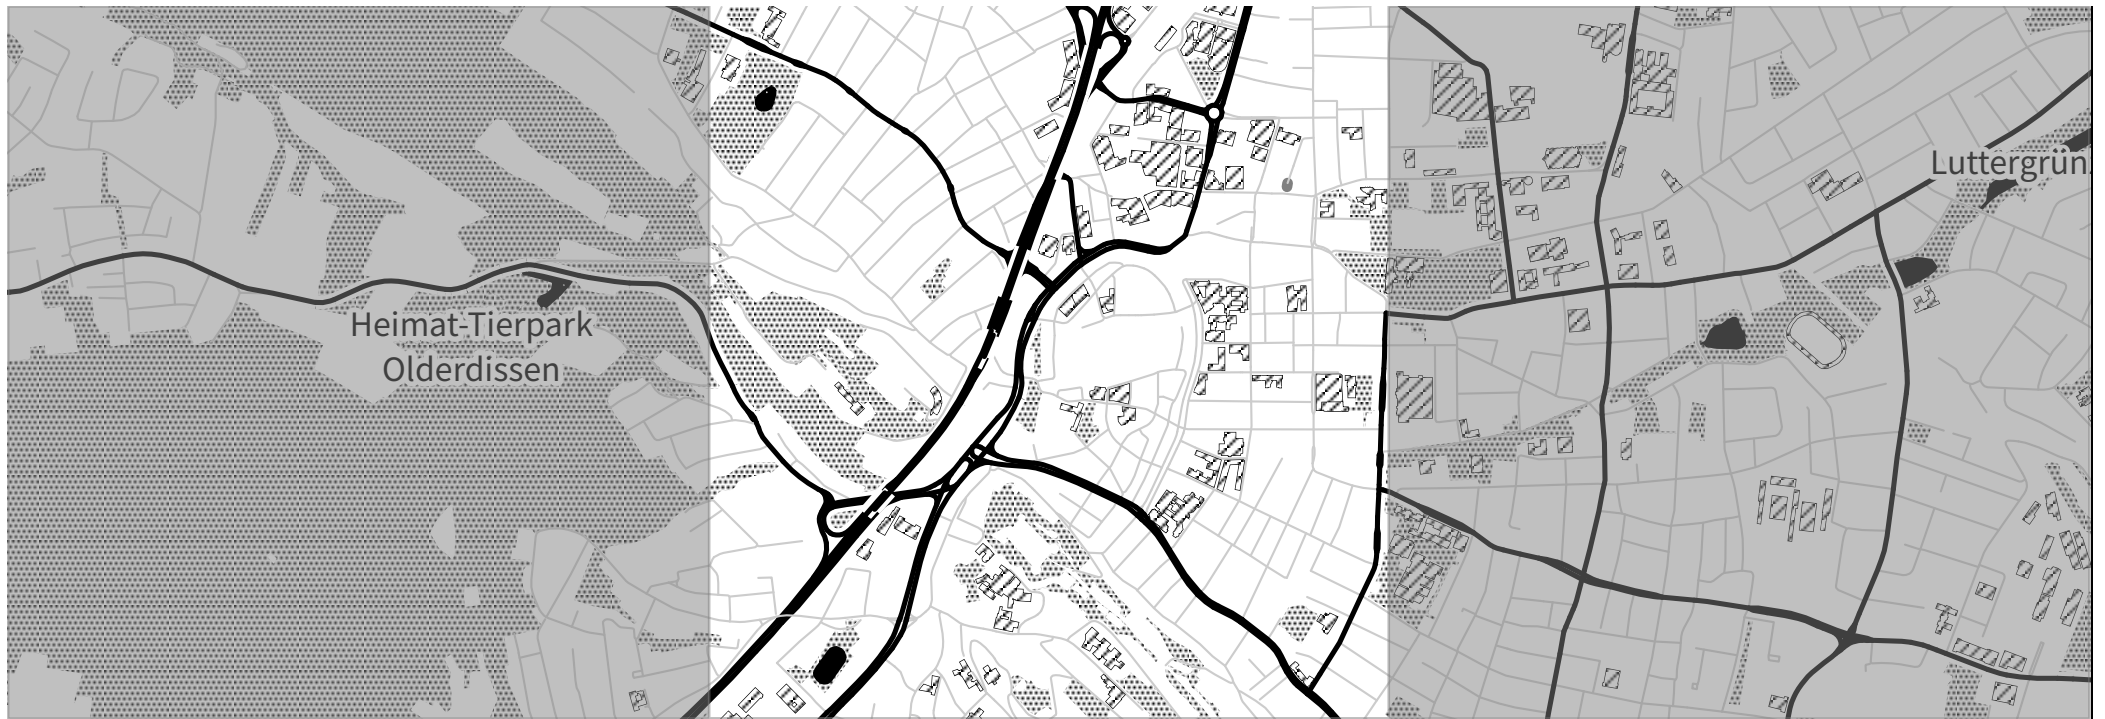

Test Toner (multi)

Created using MapOSMatic/OCitySMap on December 29, 2023.

Map style(s):

Toner style © Stamen, Geofabrik

Data source(s):

Map data © 2023 OpenStreetMap contributors (see <https://osm.org/copyright>)